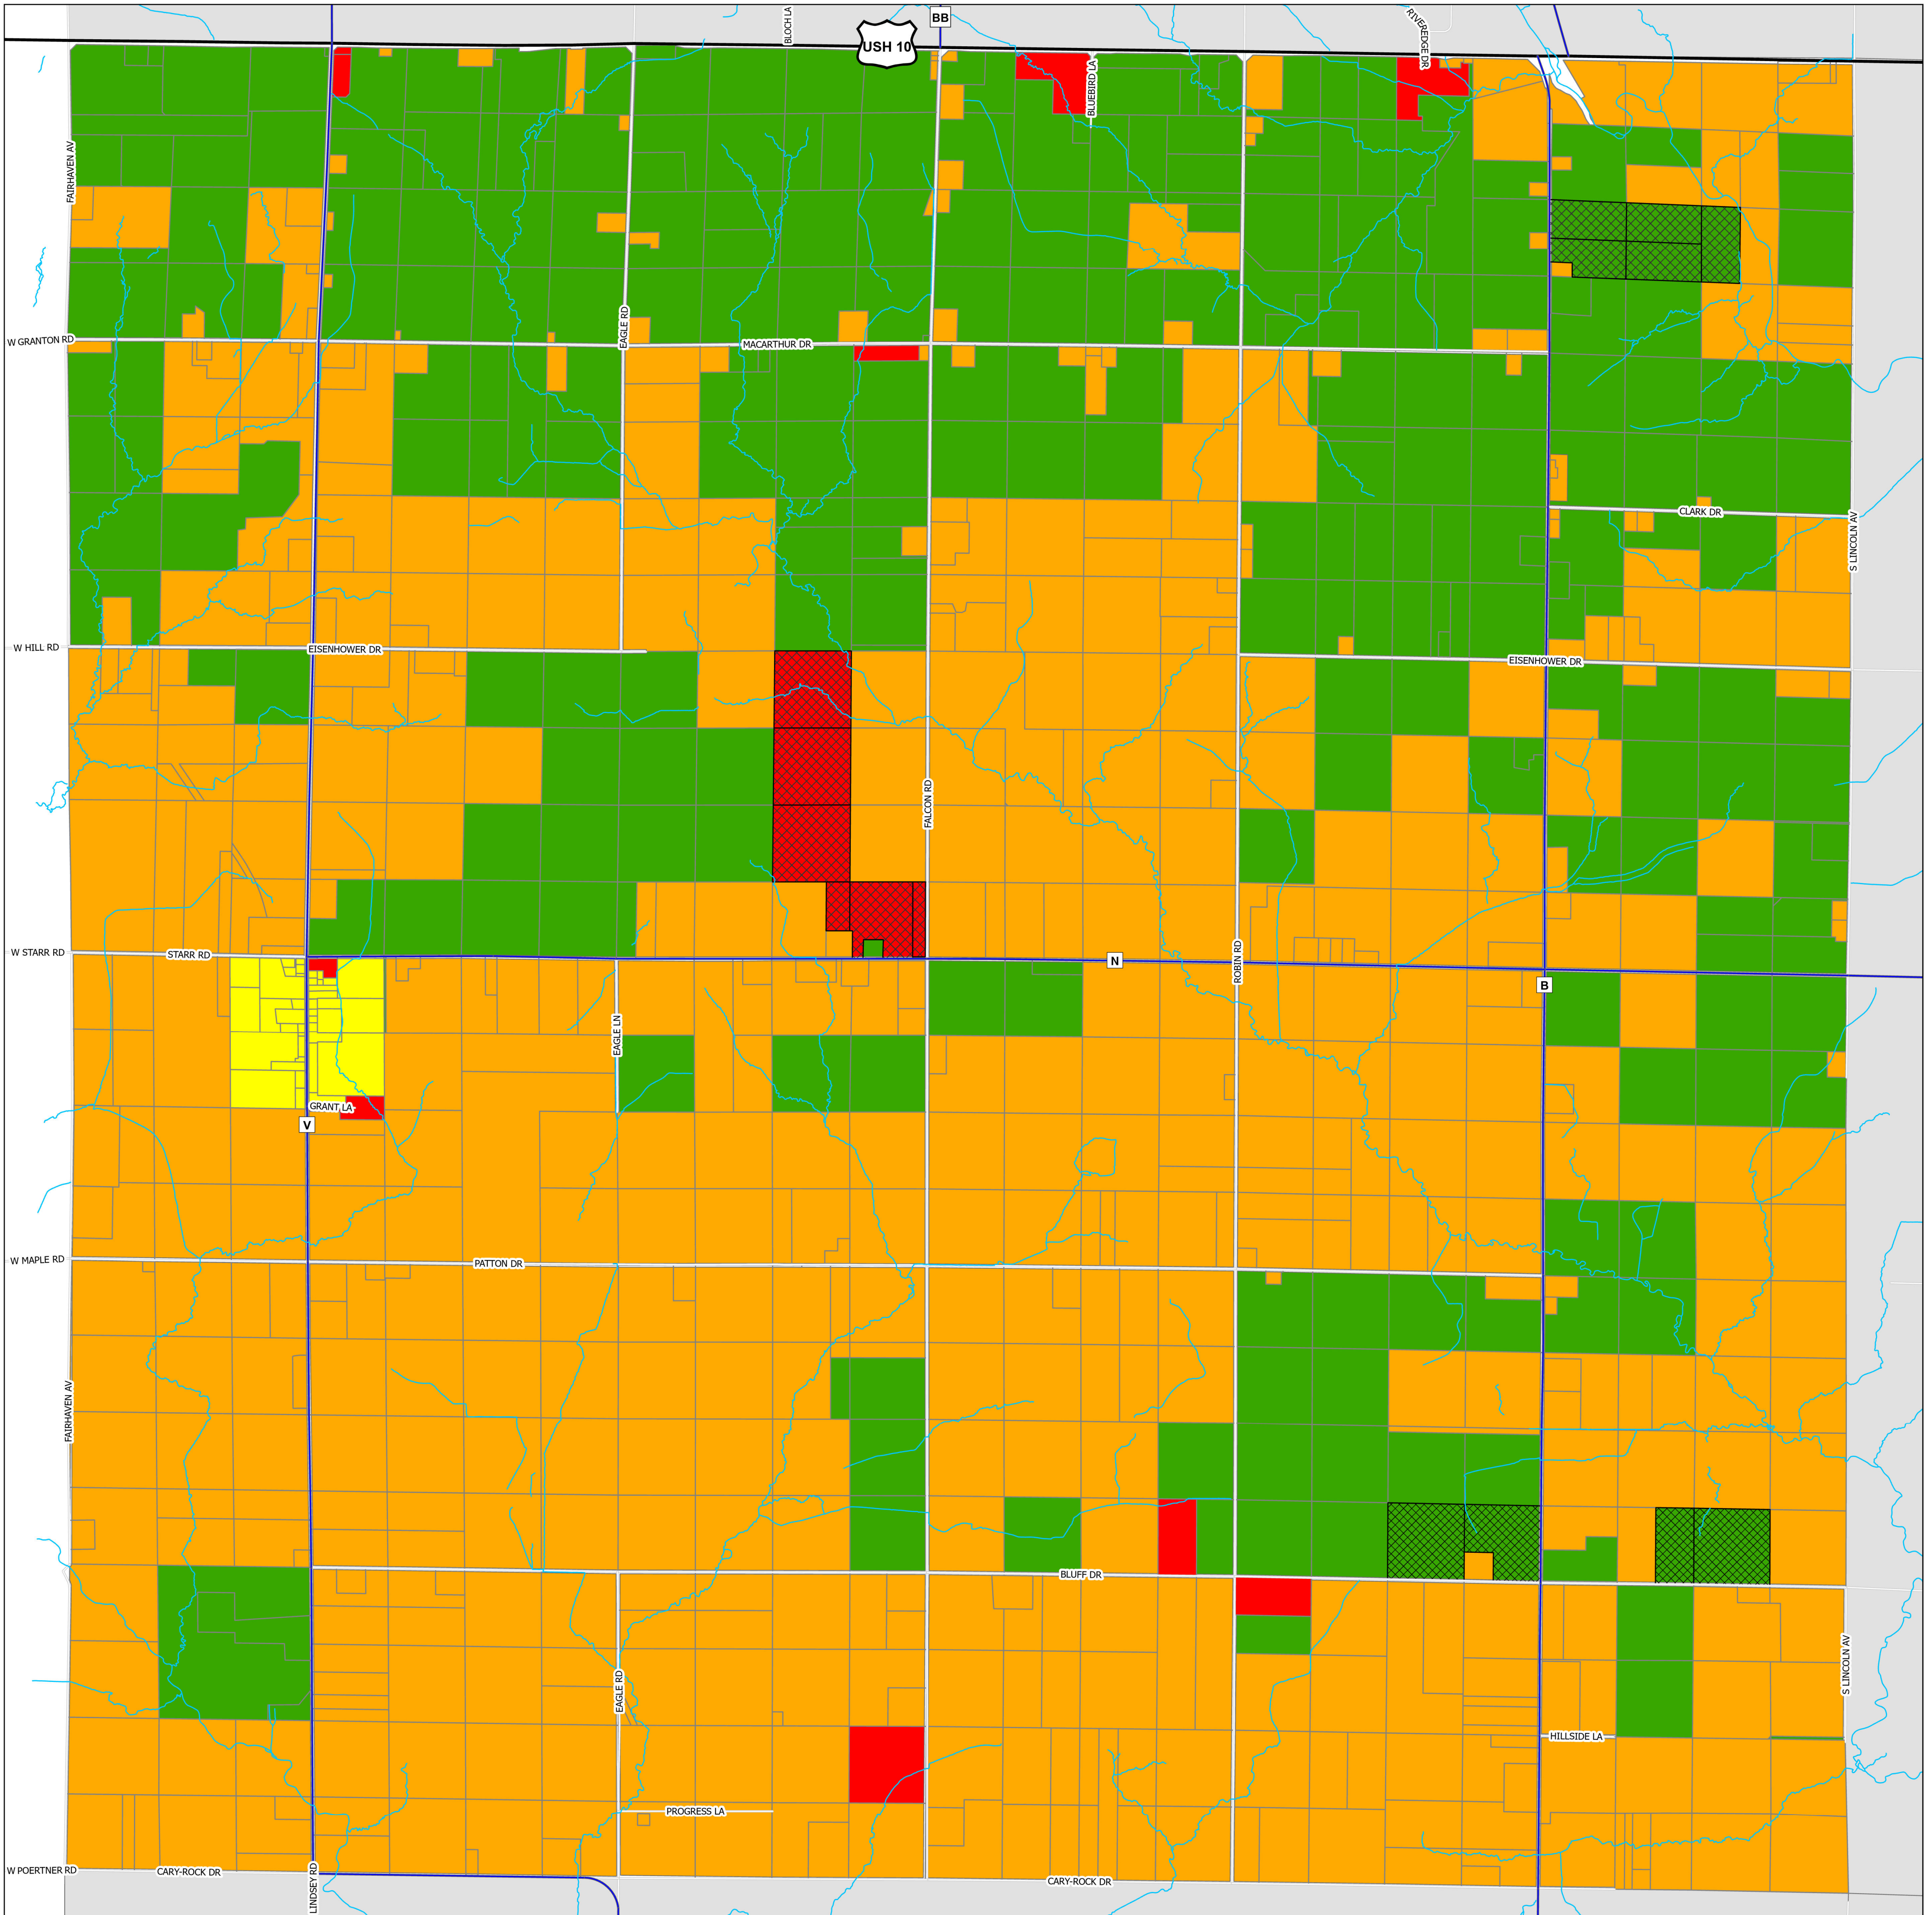

Town of Rock Zoning Map

Zoning District

 Agricultural District

 Commercial District

 Non Metallic Mining Overlay

 Residential District

 Rural Residence District